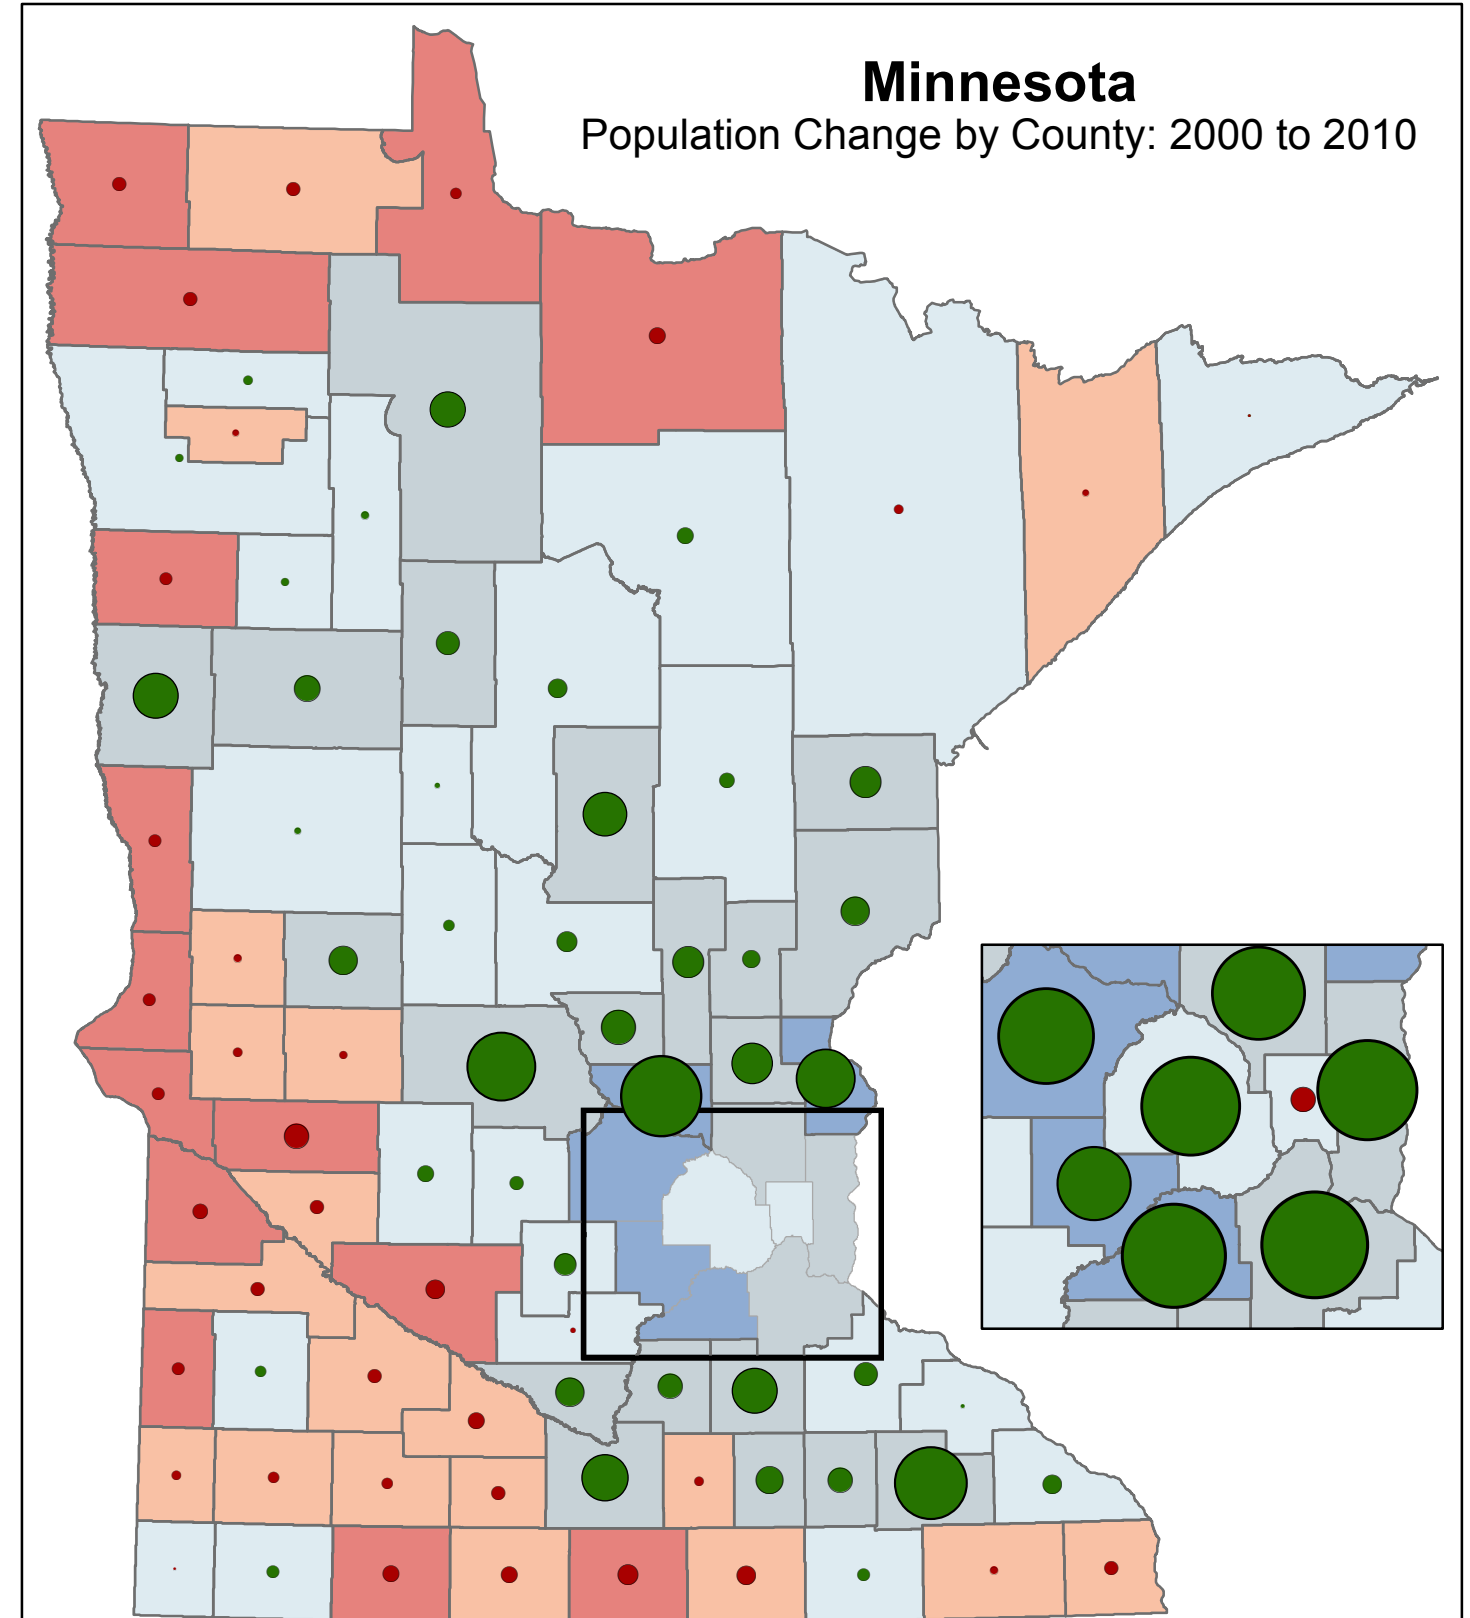

Minnesota

Population by County: 2010

Persons / Sq. Mile

Population

Data Source: U.S. Census Bureau
Map: Andrew Walz, April 2013

Minnesota

Population Change by County: 2000 to 2010

Percent Change

Net Population Change

Data Source: U.S. Census Bureau
Map: Andrew Walz, April 2013